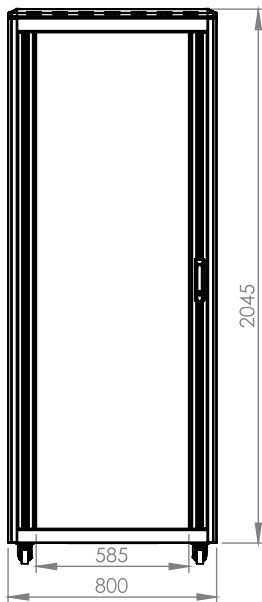

## Technical Drawing

Top View

Bottom View

0°-120°  
Front Door  
Opening Angle

Top Inside View

Front View

Side View

Rear View

Dimensions in  
Width & Height

Note: Castors shown fitted for illustration only.

## Part Number

Item Code	Manufacturer Code	Product Description	Height	Width	Depth
824336	LN-FS42U8010-BL-921	19" Free Standing Cabinet	42U	800mm	1000mm