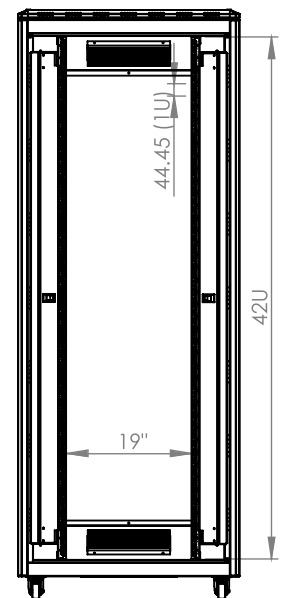

## Technical Drawing

Top View

Bottom View

0°-120°  
Front Door  
Opening Angle

Top Inside View

Front View

Side View

Rear View

Dimensions in  
Width & Height

Note: Castors shown fitted for illustration only.

## Part Number

Item Code	Manufacturer Code	Product Description	Height	Width	Depth
824336	LN-FS42U8010-BL-921	19" Free Standing Cabinet	42U	800mm	1000mm

# DYNAMIC DATA CABINET

Technical Drawing