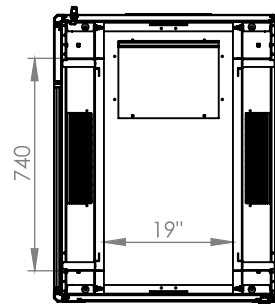

## Technical Drawing

Top View

Bottom View

0°-120°  
Front Door  
Opening Angle

Top Inside View

Front View

Side View

Rear View

Dimensions in  
Width & Height

Note: Castors shown fitted for illustration only.

## Part Number

Item Code	Manufacturer Code	Product Description	Height	Width	Depth
824336	LN-FS42U8010-BL-921	19" Free Standing Cabinet	42U	800mm	1000mm