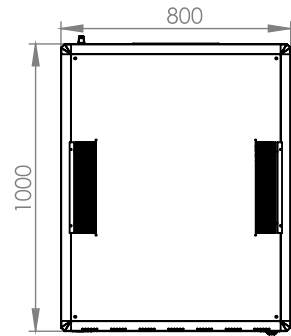

## Technical Drawing

Top View

Bottom View

0°-120°  
Front Door  
Opening Angle

Top Inside View

Front View

Side View

Rear View

Dimensions in  
Width & Height

Note: Castors shown fitted for illustration only.

## Part Number

Item Code	Manufacturer Code	Product Description	Height	Width	Depth
824336	LN-FS42U8010-BL-921	19" Free Standing Cabinet	42U	800mm	1000mm