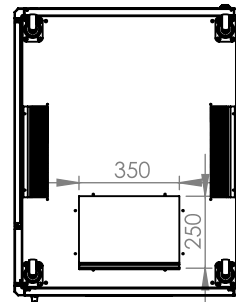

## Technical Drawing

Top View

Bottom View

0°-120°  
Front Door  
Opening Angle

Top Inside View

Front View

Side View

Rear View

Dimensions in  
Width & Height

Note: Castors shown fitted for illustration only.

## Part Number

Item Code	Manufacturer Code	Product Description	Height	Width	Depth
824336	LN-FS42U8010-BL-921	19" Free Standing Cabinet	42U	800mm	1000mm